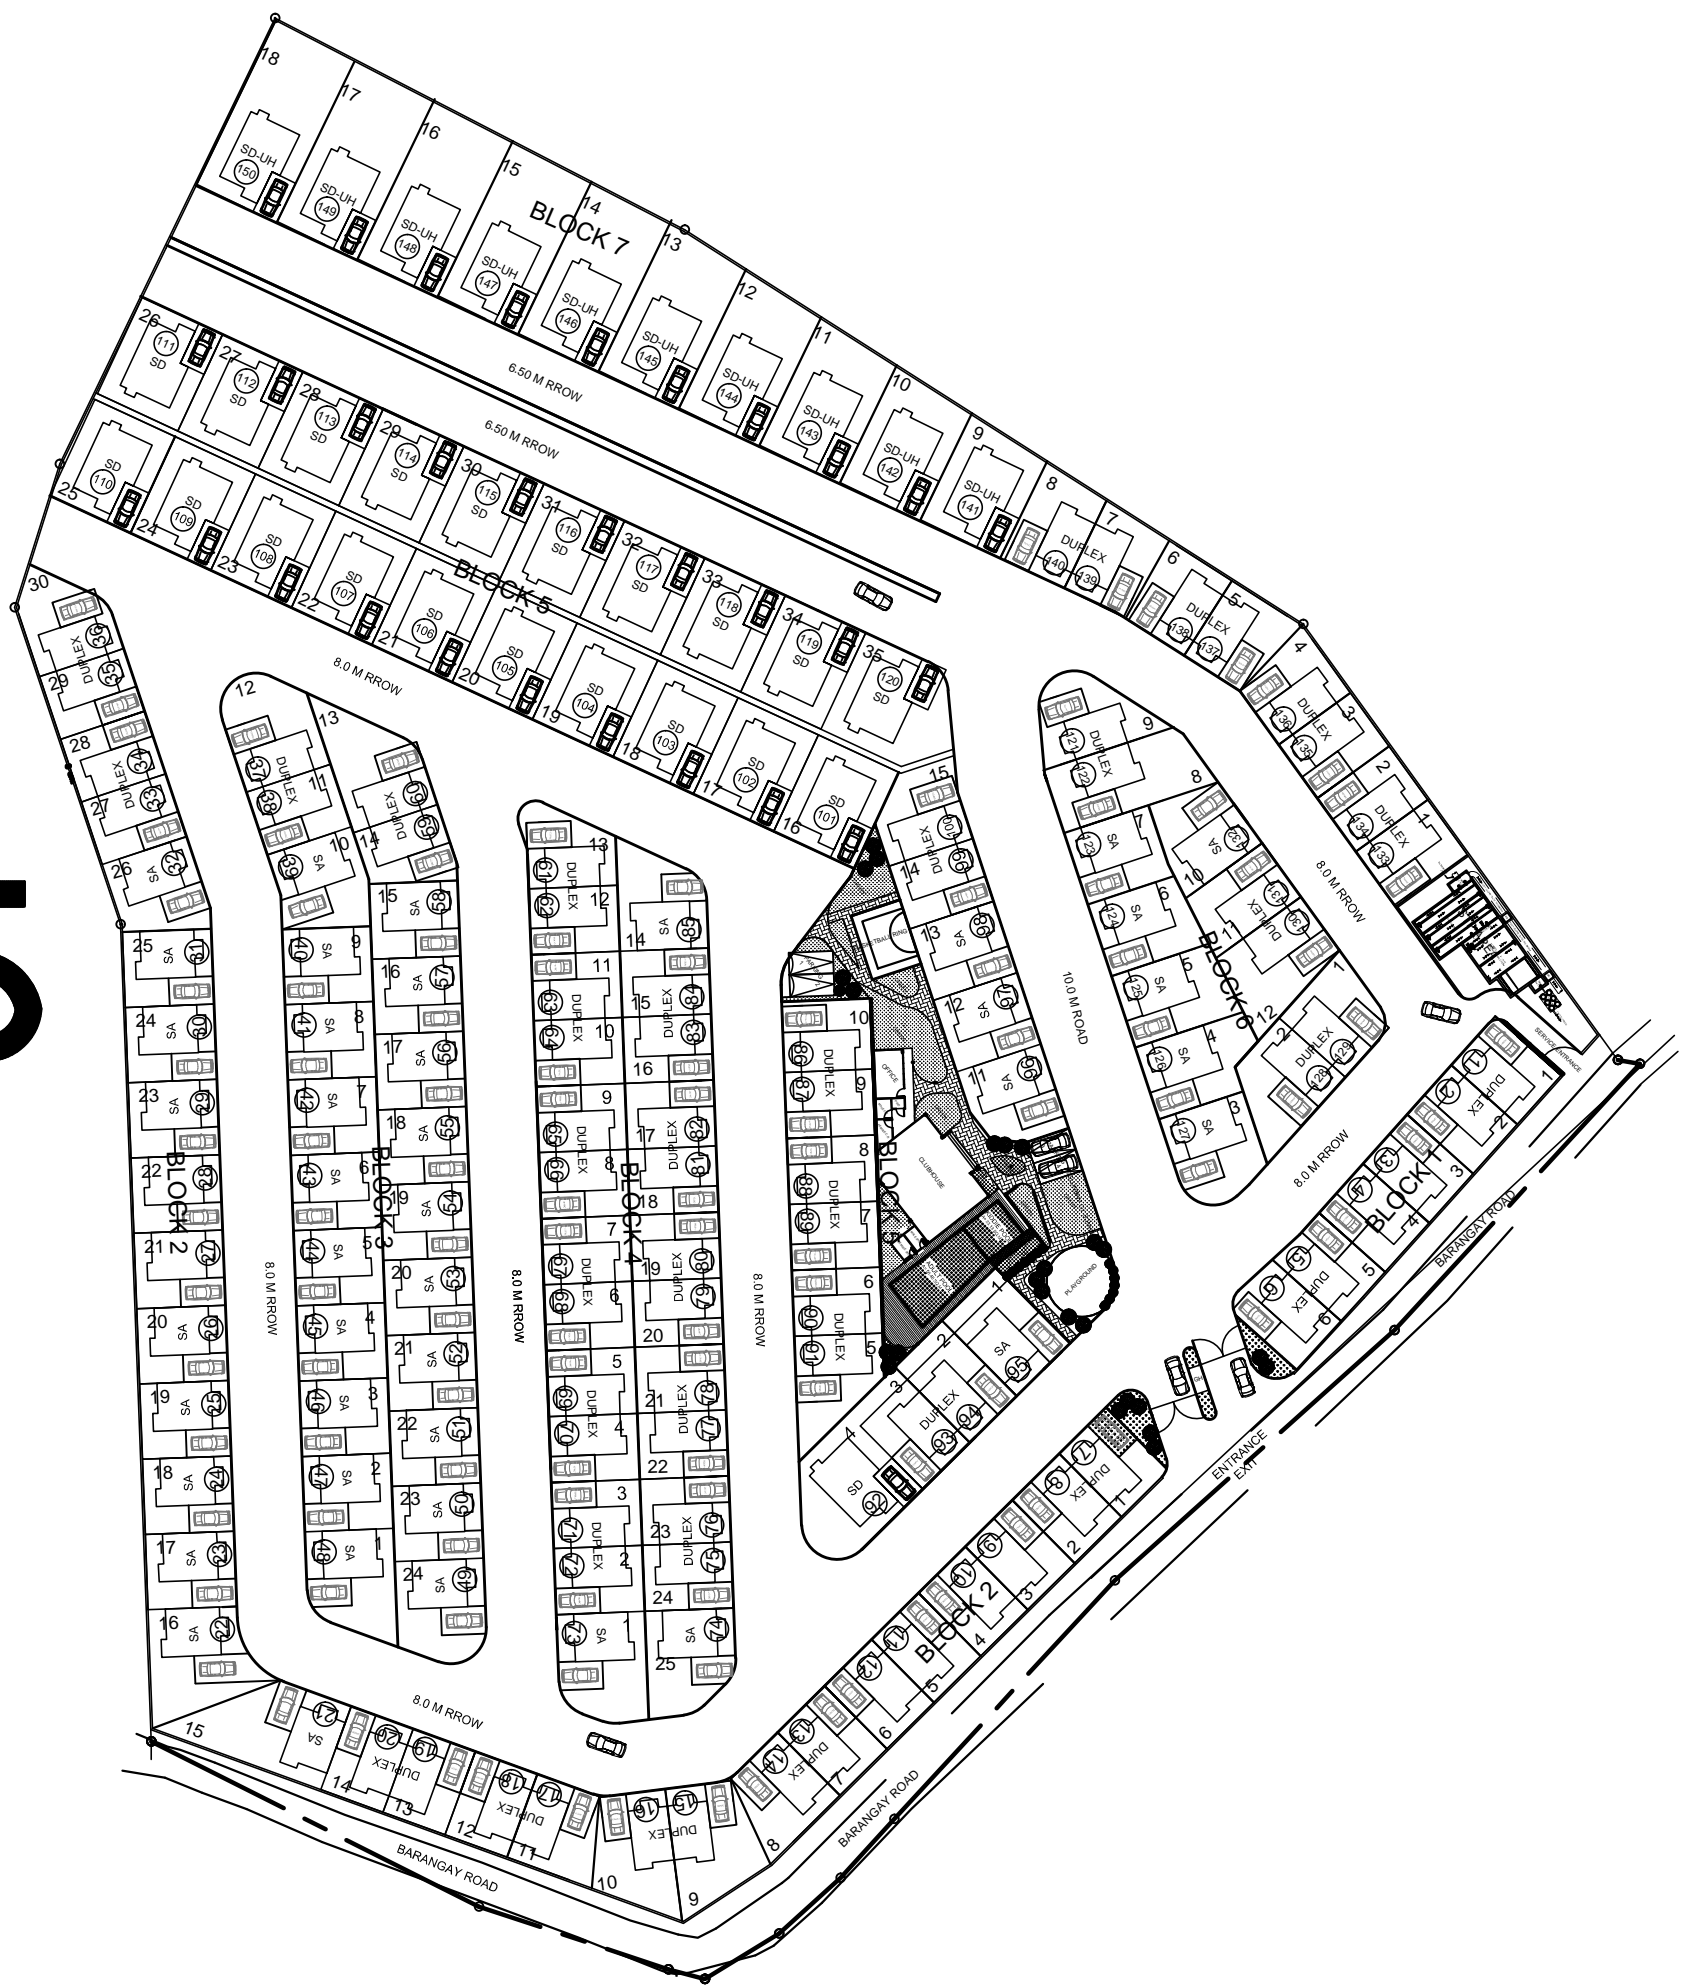

Serenis

BREAKDOWN OF UNITS:	
SA (Single Attached Units)	-- 45 Units
Duplex	-- 74 Units
SD (Single Detached)	-- 21 Units
SD-UH (Single Detached Uphill)	-- 10 Units
	<hr/>
	150 Units